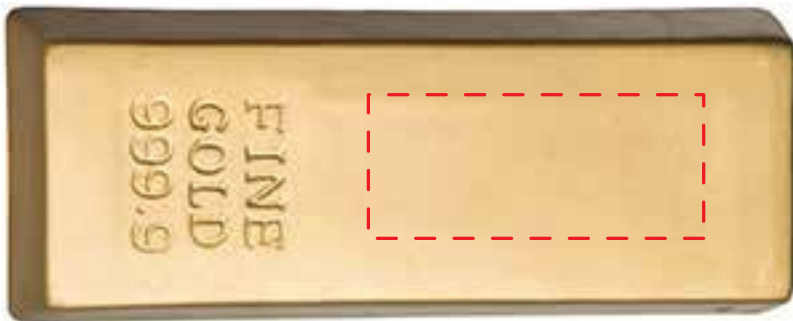

GK264 GOLD BAR

IMPRINT COLOR:

4" x 1.5"