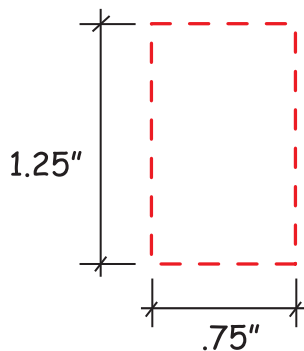

GK337 ROCKET

IMPRINT COLOR:

4.25" x 1.75"