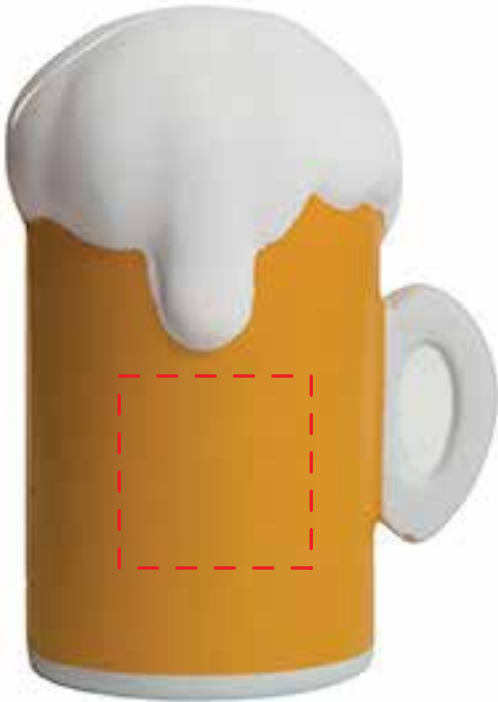

APPROVAL REQUIRED

Please confirm the following are correct:

Imprint Color(s)

Spelling

Imprint Size(s)

Imprint Location(s)

If changes are required, please advise us by email.

By approving this proof, you are authorizing us to print your order.

Gk495 BEER MUG

IMPRINT COLOR:

2.5" X 3.25"