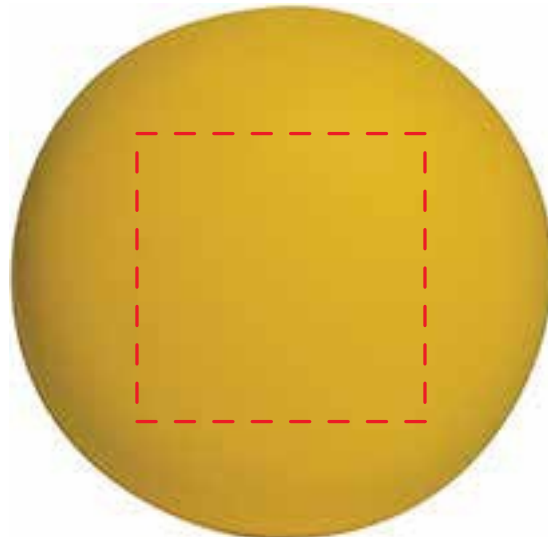

GK578 I LOVE YOU EMOJI

IMPRINT COLOR:

2.75" x 2.75"