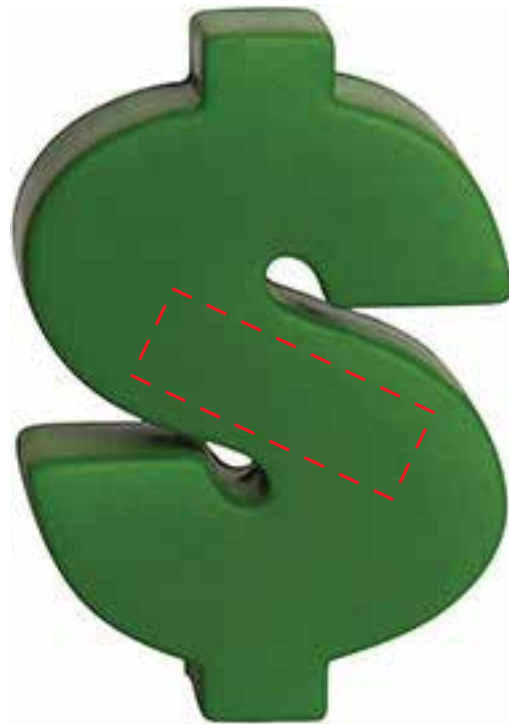

APPROVAL REQUIRED

Please confirm the following are correct:

Imprint Color(s)
Spelling
Imprint Size(s)
Imprint Location(s)

If changes are required, please advise us by email.
By approving this proof, you are authorizing us to print your order.

Gk89 DOLLAR SIGN

IMPRINT COLOR:

3.5" x 2.25"