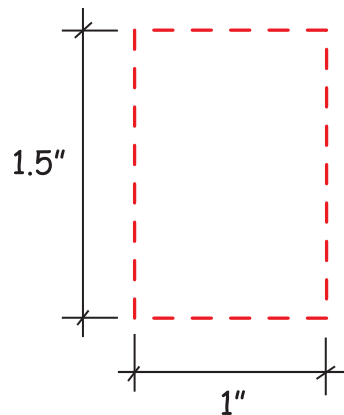

gk469 RED WINE AND Gk470 WHITE WINE BOTTLES

IMPRINT COLOR:

1.25" X 4.5"

1.25" X 4.5"