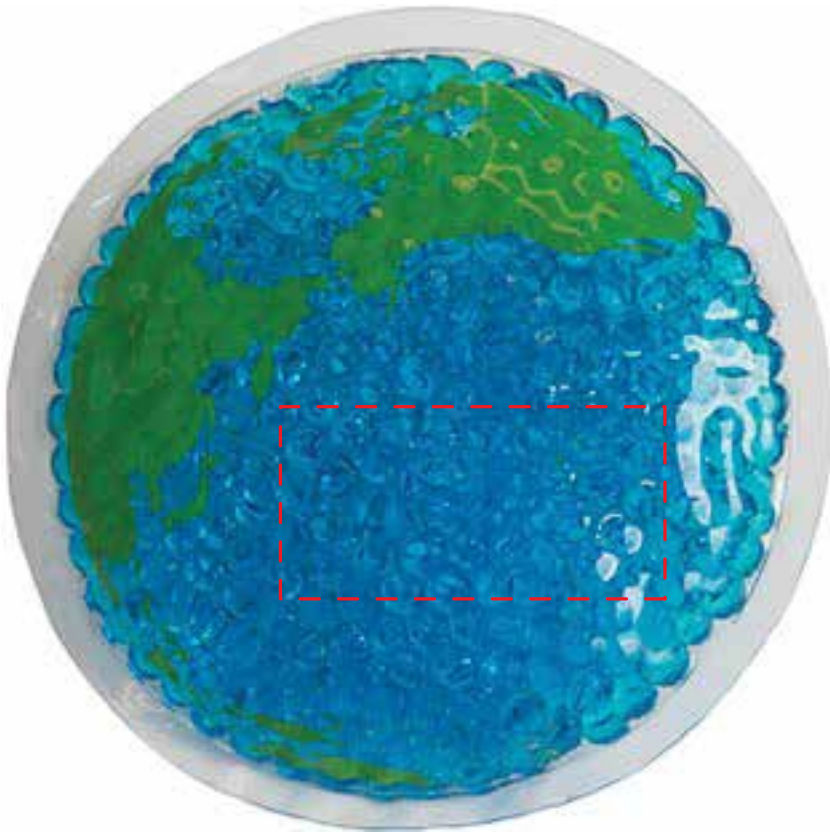

RJ013 EARTH

IMPRINT COLOR:

4.25" wide